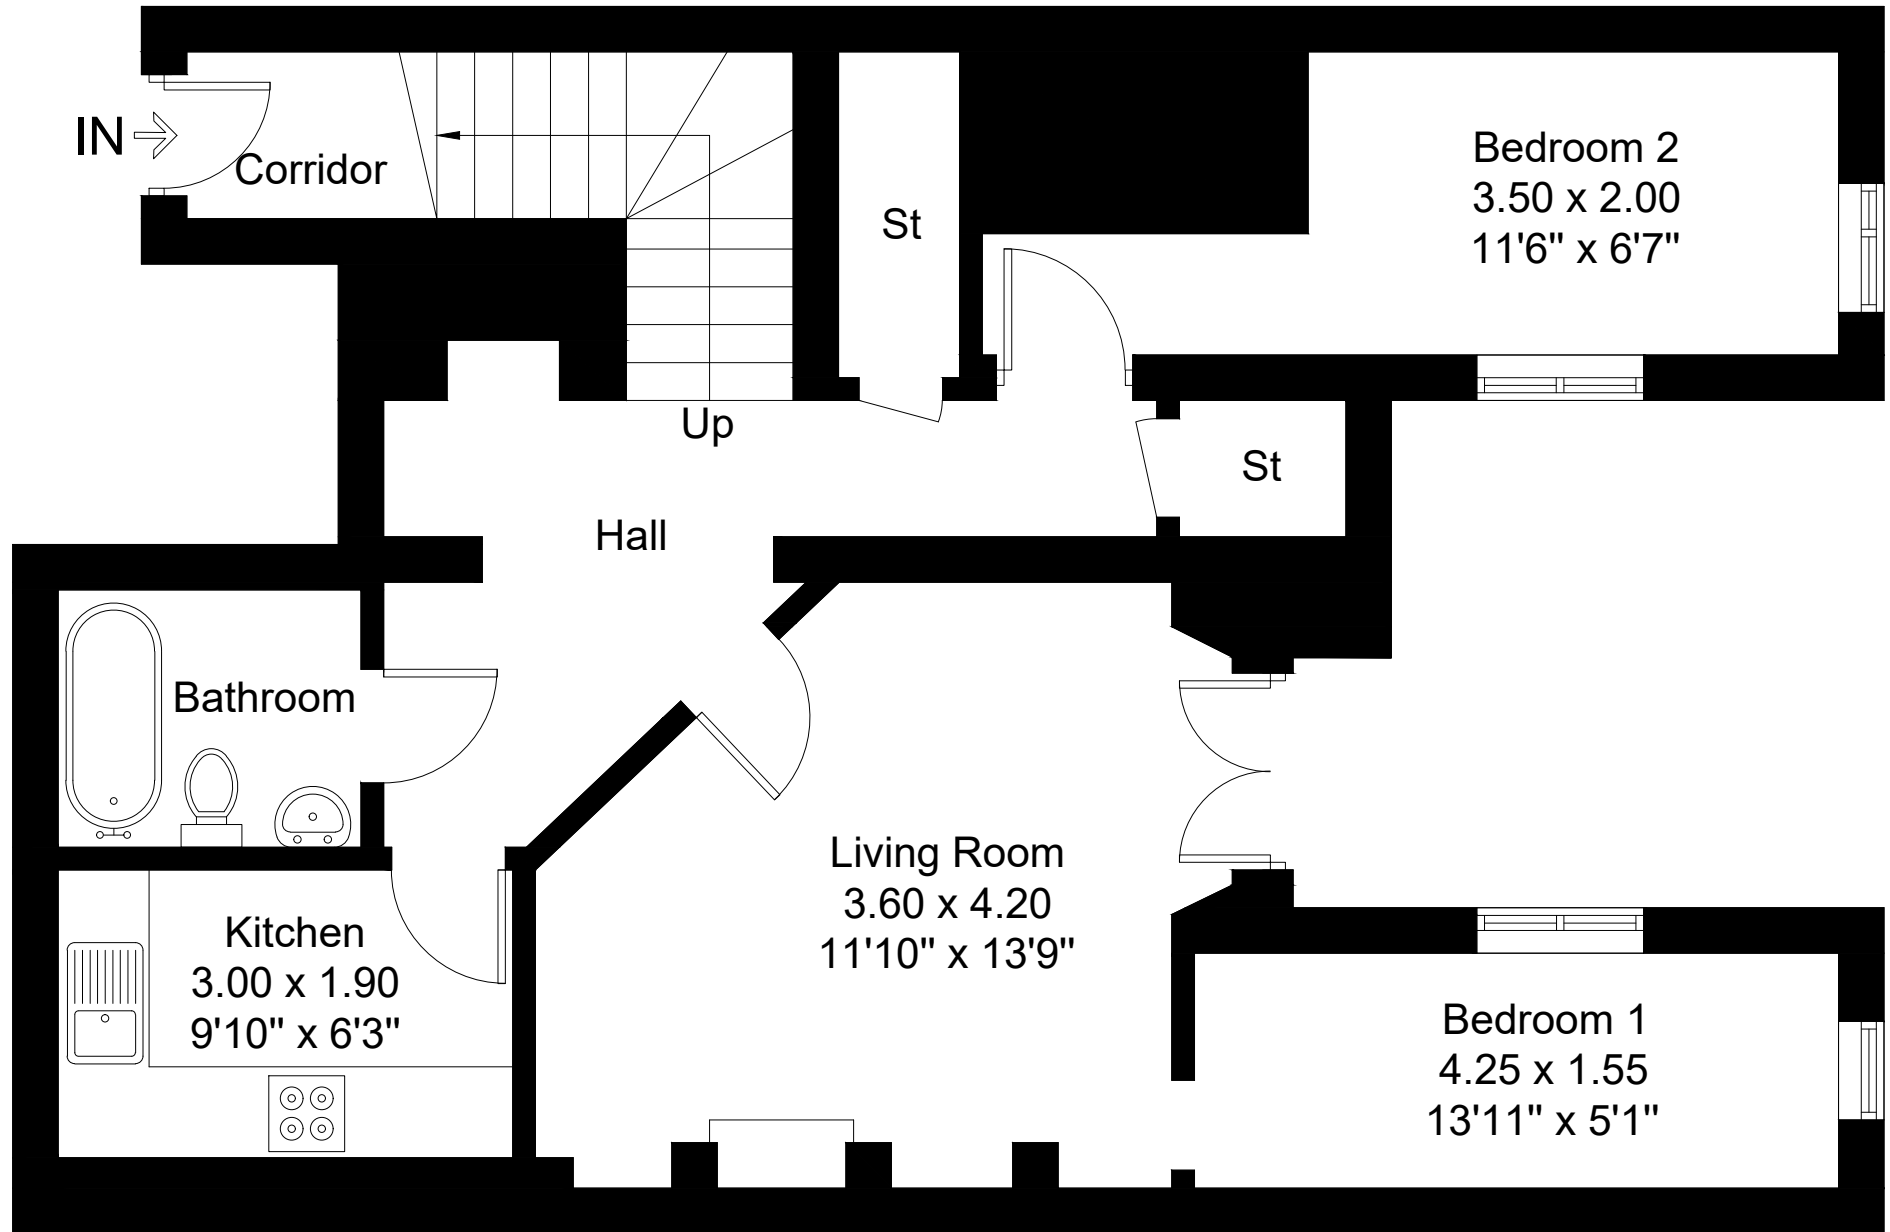

6 West Maitland Street

Floor plan for identification purposes only. Sizes are approximate and typically taken at widest point.
Not to scale.